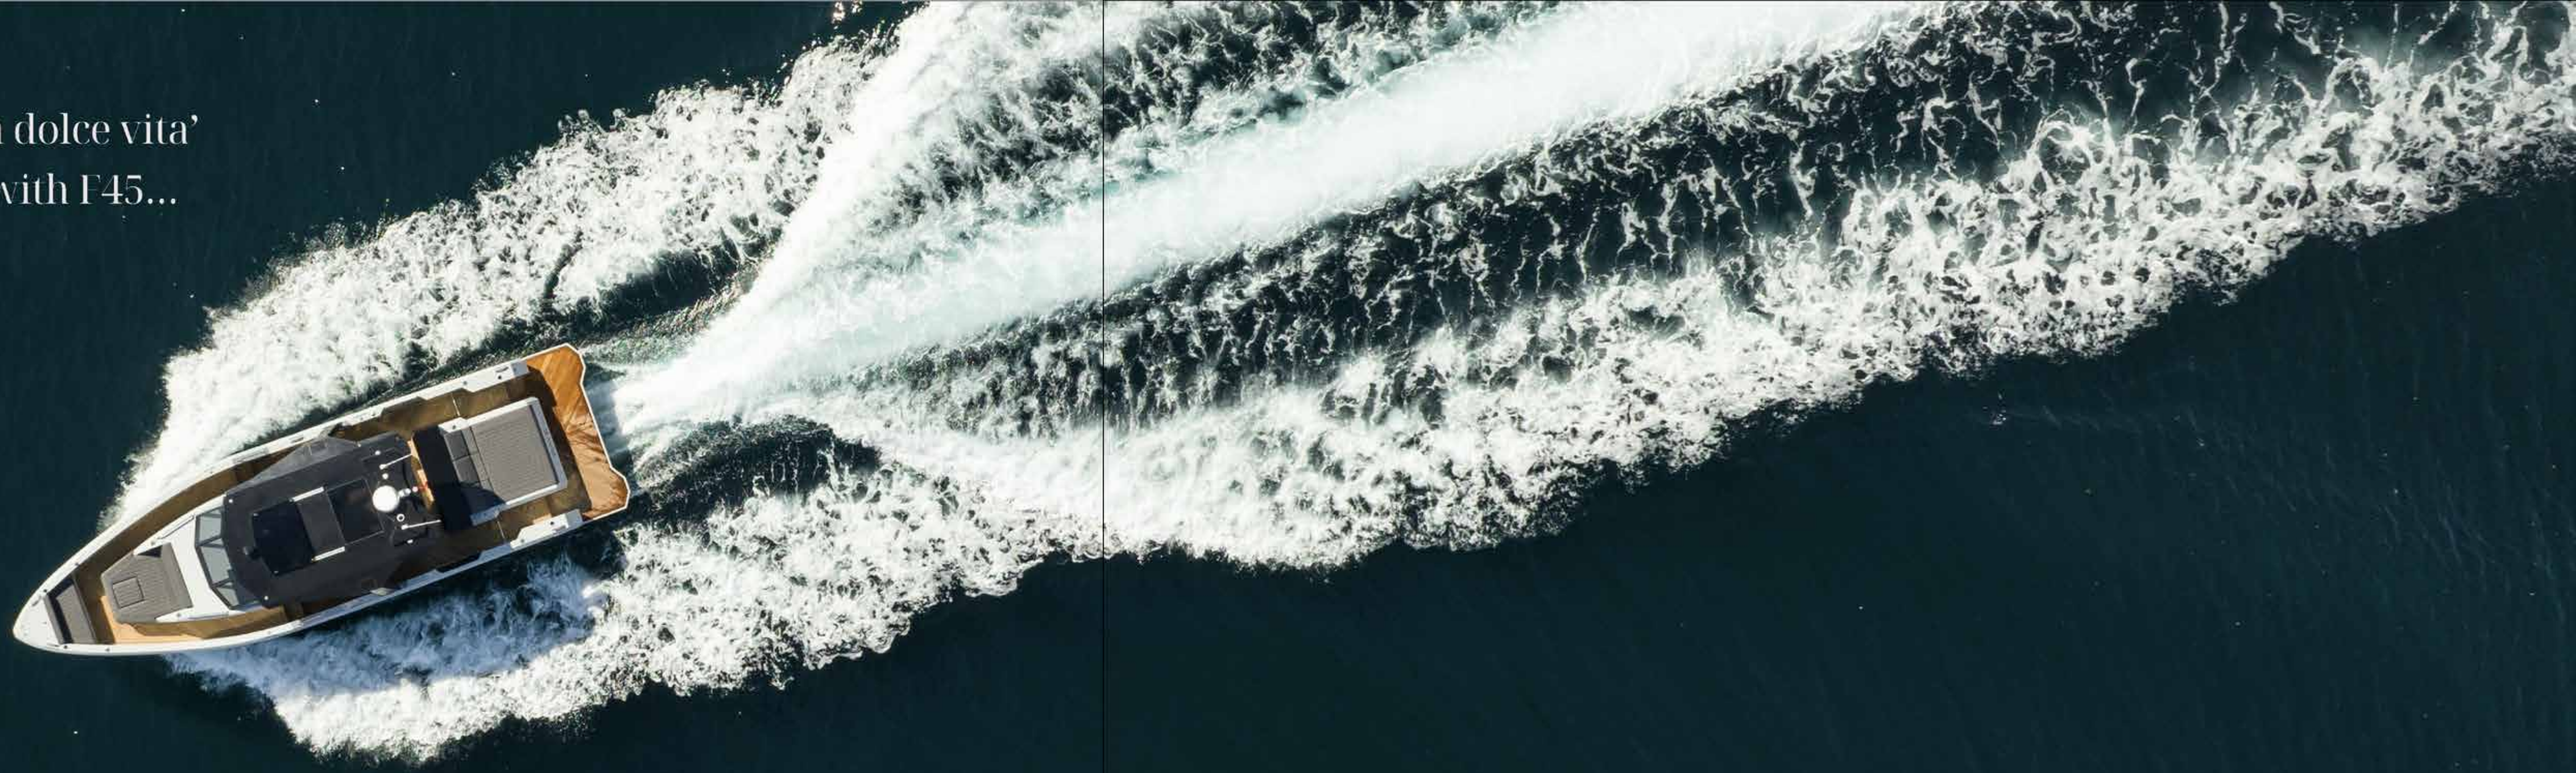

Experience 'la dolce vita'
on the water with F45...